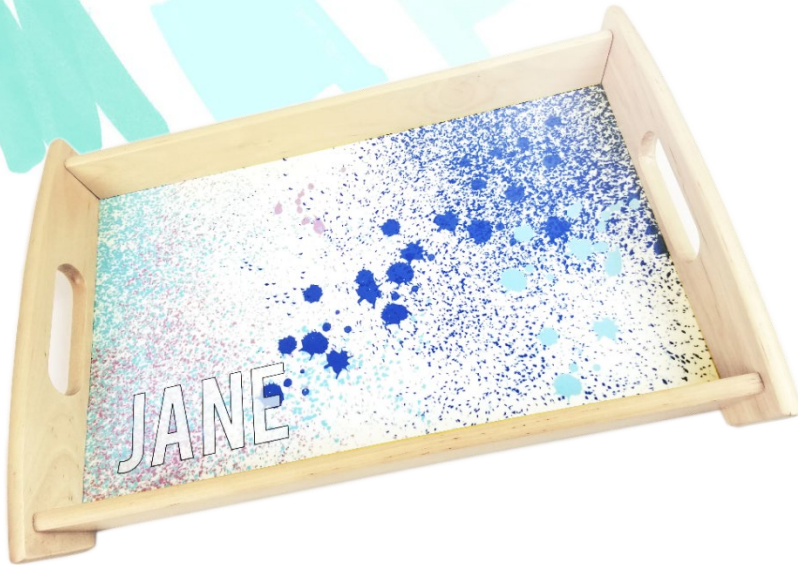

# MINTY FRESH

Aqua, watery blues, and shades of mint pair perfectly with coral pastels. Combine these color palettes for a beautiful item that pops.

## 5673 Small Serving Tray + Insert

Perfect for hosting. Pair natural wood with mint, mauve and royal blue spatter. Let the party begin!

## 4768 Garden Stake

Festive pastel dots on a field of watery mint-green, a gift that will look great for years to come.

## 5656 License Plate

A bit of mint, a pinch of light coral or peach, add a little scribble--Nana is ready to cruise in style!

Spring 2019